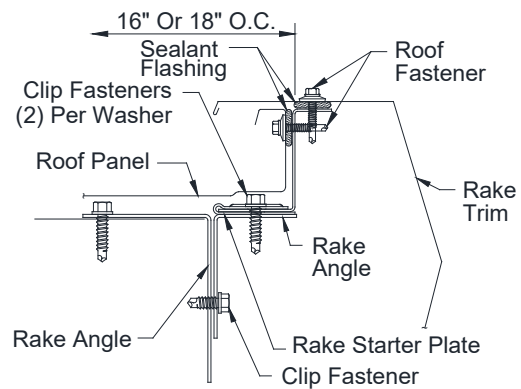

**Standard
OFF Module Termination
Using Rake Plate**

**Optional
ON Module Termination
Using Rake Starter Plate**

**Alternate
Sliding Rake Trim
(Allows Expansion Movement Of Rake Trim
Required When Roof Run Exceeds 25')**

**Optional
OFF Module Termination
Using Rake Starter Plate**