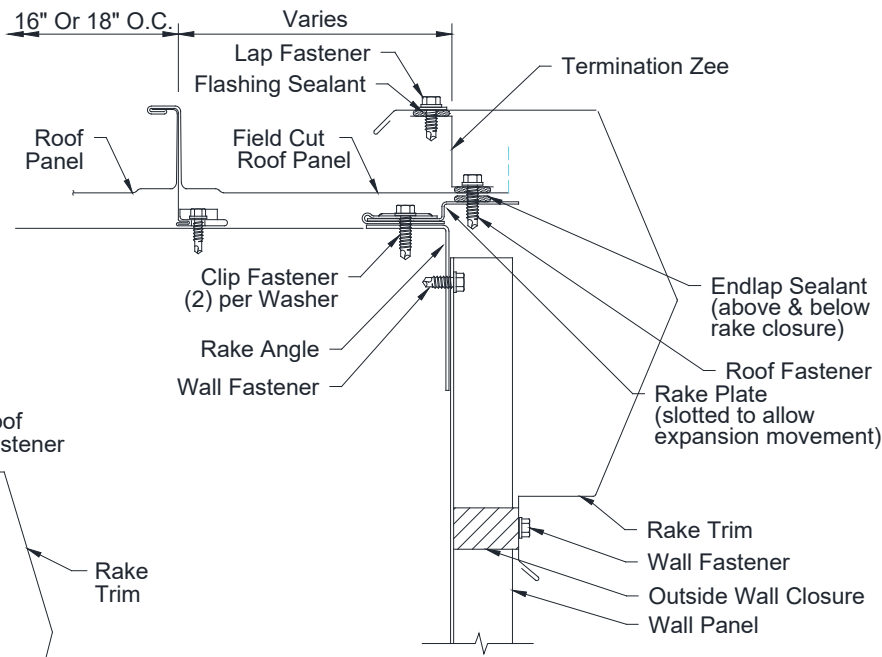

**Standard
OFF Module Termination
Using Rake Plate**

**Optional
ON Module Termination
Using Rake Starter Plate**

**Alternate
Sliding Rake Trim
(Allows Expansion Movement Of Rake Trim
Required When Roof Run Exceeds 25')**

**Optional
OFF Module Termination
Using Rake Starter Plate**