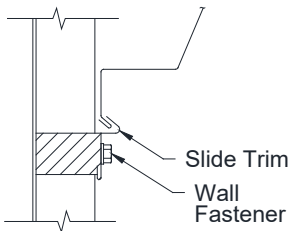

**Standard
OFF Module Termination
Using Rake Plate**

**Optional
ON Module Termination
Using Rake Starter Plate**

**Alternate
Sliding Rake Trim
(Allows Expansion Movement Of Rake Trim
Required When Roof Run Exceeds 25')**

**Optional
OFF Module Termination
Using Rake Starter Plate**