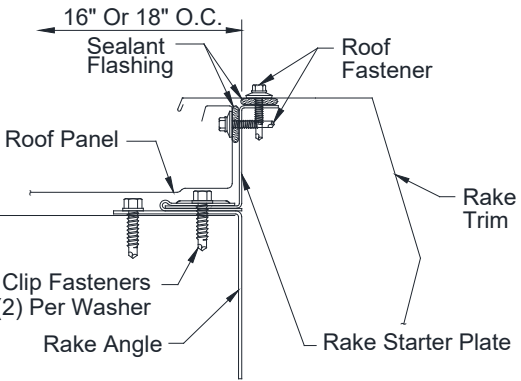

**Standard
OFF Module Termination
Using Rake Plate**

**Optional
ON Module Termination
Using Rake Starter Plate**

**Alternate
Sliding Rake Trim
(Allows Expansion Movement Of Rake Trim
Required When Roof Run Exceeds 25')**

**Optional
OFF Module Termination
Using Rake Starter Plate**