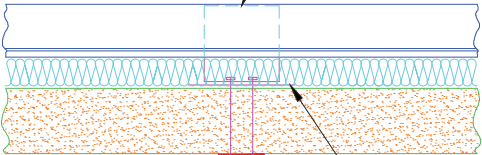

High (1½") Stand-off Movable Panel Clip

PanelCraft Panel

2" Batt Insulation (Sound Abatement)

2" min. - 5" max. R-Seal
Insulation System

Bearing Plate

Panel Clip Attachment (Extended Length)

Roof Secondary - Purlin Shown