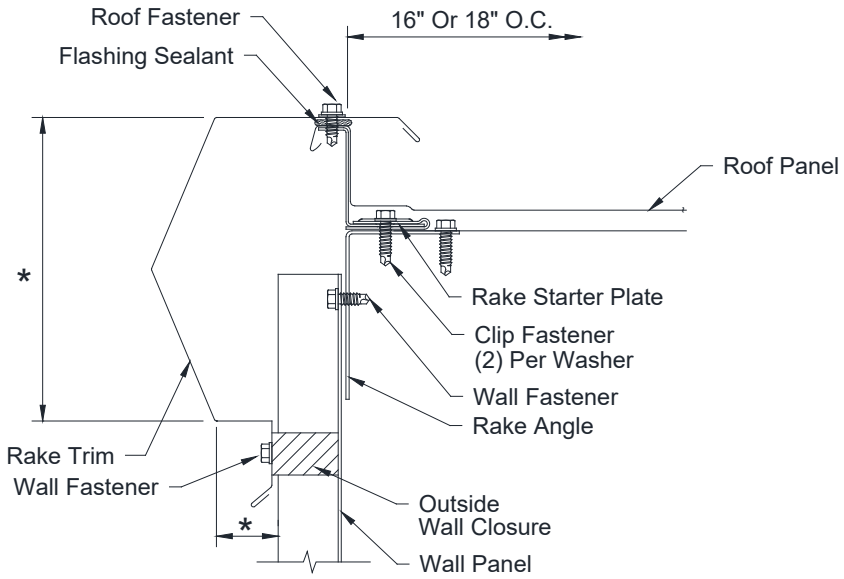

Standard
ON Module Start
Using Rake Starter Plate

* *Determined By Manufacturer*

Alternate
OFF Module Start
Using Rake Plate

Alternate Sliding Rake Trim
(Allows Expansion Movement Of Rake Trim,
Required When Roof Run Exceeds 25')