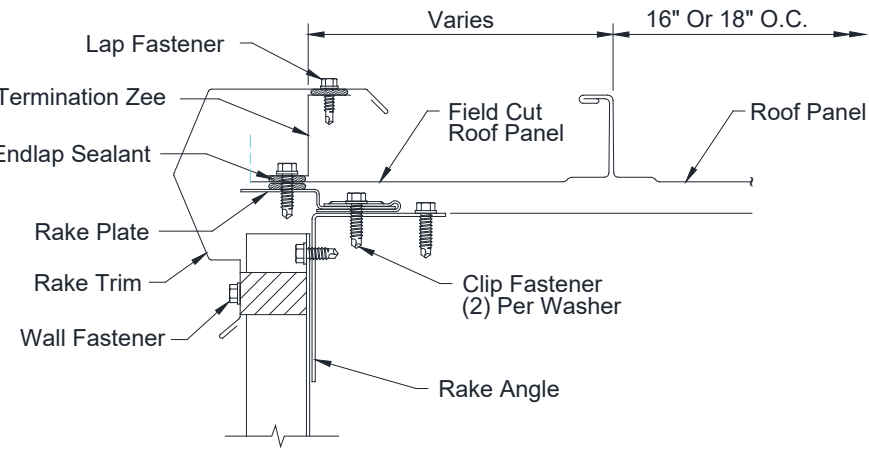

Standard
ON Module Start
Using Rake Starter Plate

* *Determined By Manufacturer*

Alternate
OFF Module Start
Using Rake Plate

Alternate Sliding Rake Trim
(Allows Expansion Movement Of Rake Trim,
Required When Roof Run Exceeds 25')