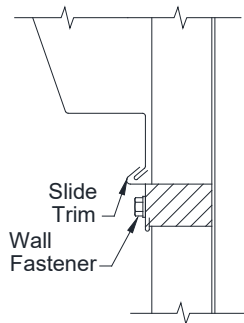

Standard
ON Module Start
Using Rake Starter Plate

* *Determined By Manufacturer*

Alternate
OFF Module Start
Using Rake Plate

Alternate Sliding Rake Trim
(Allows Expansion Movement Of Rake Trim,
Required When Roof Run Exceeds 25')